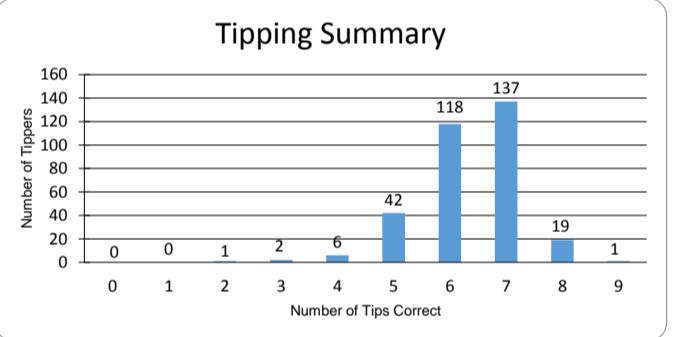

Winner this round
Zack Hepburn (9/9) 182 points. (Actual 164)

Number of tips submitted	326	91.6%
Average Score this week	6.35	
Wild Cards played	37	
Average Wild Card score	6.59	

Match Results AFL Round 4	# of tippers correct
Collingwood 106 d Adelaide 58	14 4.3%
GWS Giants 82 d Fremantle 51	314 96.3%
Richmond 110 d Brisbane Lions 17	322 98.8%
Sydney 86 d Western Bulldogs 79	290 89.0%
West Coast 139 d Gold Coast 59	316 96.9%
North Melbourne 116 d Carlton 30	261 80.1%
Essendon 106 d Port Adelaide 84	65 19.9%
Hawthorn 115 d Melbourne 48	167 51.2%
Geelong 103 d St Kilda 56	318 97.5%

AFL Ladder after round 4	%	Points
GWS Giants	139.8%	12
West Coast	136.1%	12
Richmond	130.1%	12
Hawthorn	126.6%	12
Port Adelaide	117.0%	12
Sydney	108.4%	12
North Melbourne	133.9%	8
Geelong	109.4%	8
Adelaide	107.3%	8
Collingwood	106.7%	8
Essendon	99.2%	8
Melbourne	98.1%	8
Fremantle	89.4%	8
Gold Coast	83.0%	8
Western Bulldogs	71.9%	4
St Kilda	68.0%	4
Brisbane Lions	64.0%	0
Carlton	61.2%	0